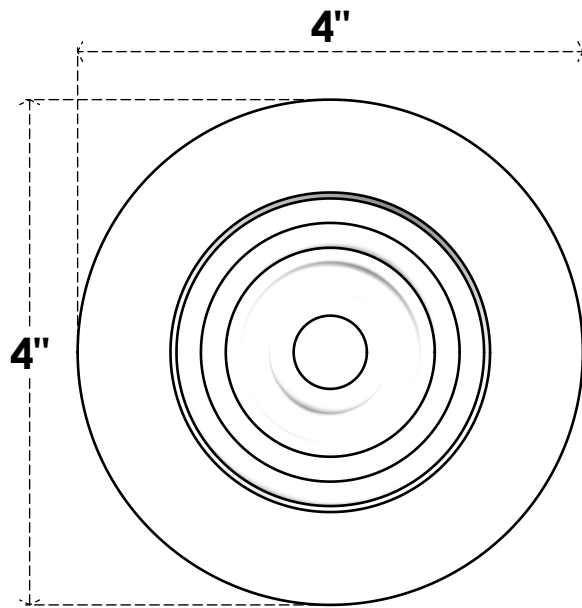

ROSP040X040X100GRY02

4"W X 4"H X 1"P STANDARD GRAYSON BULLSEYE ROSETTE WITH SQUARE EDGE, ARCHITECTURAL GRADE PVC

FRONT

SIDE

EKENA MILLWORK
2300 WEST MAIN ST.
CLARKSVILLE, TX 75426
TOLL FREE: 866-607-0453
WWW.EKENAMILLWORK.COM