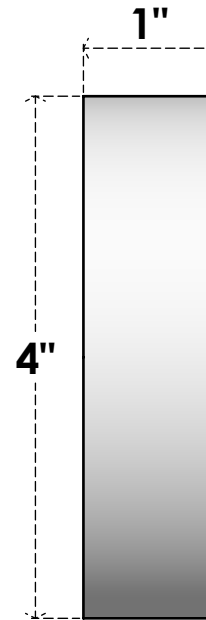

ROSP040X040X100GRY02

4"W X 4"H X 1"P STANDARD GRAYSON BULLSEYE ROSETTE WITH SQUARE EDGE, ARCHITECTURAL GRADE PVC

FRONT

SIDE

EKENA MILLWORK
2300 WEST MAIN ST.
CLARKSVILLE, TX 75426
TOLL FREE: 866-607-0453
WWW.EKENAMILLWORK.COM

NOTES

1. INSTALLATION TO BE COMPLETED IN ACCORDANCE WITH MANUFACTURER'S SPECIFICATIONS.
2. DRAWING MAY NOT BE TO SCALE
3. THIS DRAWING IS INTENDED FOR DESIGN AND PLANNING PURPOSES ONLY.
4. ALL INFORMATION CONTAINED HEREIN WAS CURRENT AT THE TIME OF DEVELOPMENT BUT MUST BE REVIEWED AND APPROVED BY THE PRODUCT MANUFACTURER TO BE CONSIDERED ACCURATE.
5. ARCHITECTURAL GRADE PVC PRODUCTS ARE MADE FROM EXPANDED CELLULAR PVC AND COME NATURALLY WHITE BUT MAY BE PAINTED